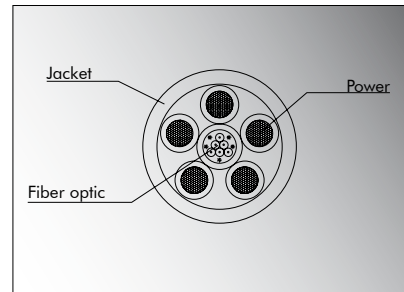

LKO Optical System

The LKO hybrid optical/power connector features a 4 channel expanded beam optical connection and 5 x 8 AWG electrical contacts.

The power contacts are ideal for transporting a three phase 32A power source in addition to the tactical optical cable (4 Single mode 90/125 wires, ref. **eurocable** CVS LK FO4SM 8/5).

When coupled with the PDlink smart distribution system and our new FO4SM 8/5 hybrid **eurocable** (featuring 4 strands of single mode optical fibre 9/125 and 5 x 10 mm² 8 AWG conductors), Link provides a complete solution for transporting power and data to lighting and powered speaker systems.

**Fast LinkLock
backshell!**

- 2 or 4 channels expanded beam optical connection plus 5 x 10 mm² (8 AWG)
- Easy and error-free mating for fast connections
- Fast LinkLock backshell
- Excellent resistance against accidental unlocking caused by shocks and vibrations
- Audible snap in quick bayonet lock
- Cable version with easy-grip long metal locking ring
- Roller studs for easier coupling
- Body made of high quality aluminium with resistant black finishing
- Guaranteed for over 2000 coupling operations
- IP68 rated when mated
- PG29 cable strain relief as standard

Leveraging decades of experience and innovation, Link combines LK connectors, **eurocable** hybrid signal and power cables to offer a unified line of 19" high density rack mounted units for power, data, audio, speaker, and video distribution.