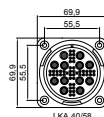

LKA 40/18

Cable mounting

Male

Female

Panel mounting

Male

Female

Cable mounting with rubber locking ring

Female

Accessories

Dust cap

LKA 40/58

Cable mounting

Male

Female

Panel mounting

Male

Female

Cable mounting with rubber locking ring

Female

LKA 40/89

Cable mounting

Male

Female

Panel mounting

Male

Female

Cable mounting with rubber locking ring

Female

Rubber locking ring

** **B** Blue **R** Red **G** Green **Y** Yellow

Size 40