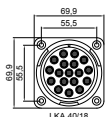

LKA 40/18

Cable mounting

Male

Female

Panel mounting

Male

Female

Cable mounting with rubber locking ring

Female

Accessories

Dust cap

LKA 40/58

Cable mounting

Male

Female

Panel mounting

Male

Female

Cable mounting with rubber locking ring

Female

LKA 40/89

Cable mounting

Male

Female

Panel mounting

Male

Female

Cable mounting with rubber locking ring

Female

Rubber locking ring

** **B** Blue **R** Red **G** Green **Y** Yellow

Size 40