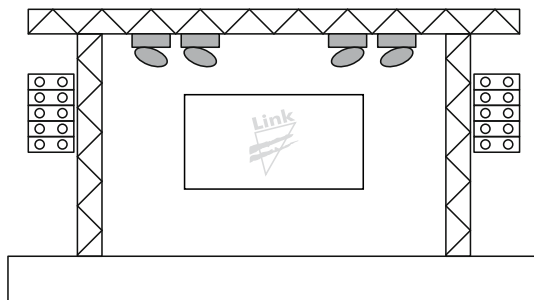

The **LKG 32/3E4RG6** connector features 3 CAT6A Gigabit and 4 RG6 coaxial contacts.

CV5 LK3CAT6SF 4RG6 Cable

CV5 LK3CAT6SF 4RG6 Section

Application examples

Stage Audio Application

LKG Video & Data Gigabit Extensions