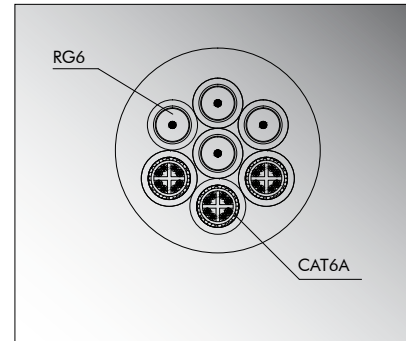

LKG Video & Data Gigabit Connector

The LKG 32/3ERG6 connector is specifically designed for live entertainment and Broadcast-TV applications with MADI digital audio and HD-SDI connections. The combination of CAT6A and RG6 in one trunk cable allows you to send a wide variety of signals over extended distances.

- Available in male/female panel and cable versions
- 3 high quality CAT6A Gigabit circular contacts plus 4 RG6 coaxial contacts
- Easy and error-free mating for fast connections
- Audible snap in quick bayonet lock
- Excellent resistance against accidental unlocking caused by shocks and vibrations
- Guaranteed for over 2000 coupling operations
- IP68 rated when mated
- Body made of high quality aluminium with resistant black finishing
- Cable version with easy-grip long metal locking ring
- Roller studs for easier coupling

The **LKG 32/3E4RG6** connector features 3 CAT6A Gigabit and 4 RG6 coaxial contacts.

CV5 LK3CAT6SF 4RG6 Cable

CV5 LK3CAT6SF 4RG6 Section

Application examples

Stage Audio Application

LKG Video & Data Gigabit Extensions