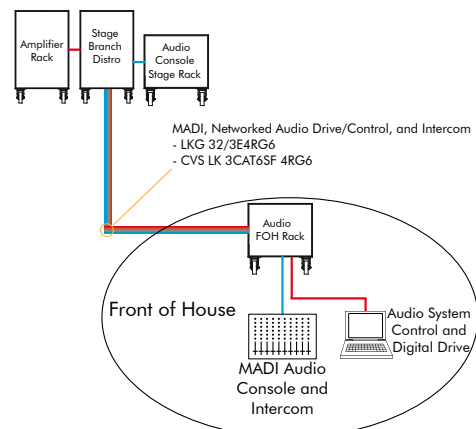

LKG Video & Data Gigabit Connector

The LKG 32/3ERG6 connector is specifically designed for live entertainment and Broadcast-TV applications with MADI digital audio and HD-SDI connections. The combination of CAT6A and RG6 in one trunk cable allows you to send a wide variety of signals over extended distances.

- Available in male/female panel and cable versions
- 3 high quality CAT6A Gigabit circular contacts plus 4 RG6 coaxial contacts
- Easy and error-free mating for fast connections
- Audible snap in quick bayonet lock
- Excellent resistance against accidental unlocking caused by shocks and vibrations
- Guaranteed for over 2000 coupling operations
- IP68 rated when mated
- Body made of high quality aluminium with resistant black finishing
- Cable version with easy-grip long metal locking ring
- Roller studs for easier coupling

The **LKG 32/3E4RG6** connector features 3 CAT6A Gigabit and 4 RG6 coaxial contacts.

CV5 LK3CAT6SF 4RG6 Cable

CV5 LK3CAT6SF 4RG6 Section

Application examples

Stage Audio Application

LKG Video & Data Gigabit Extensions