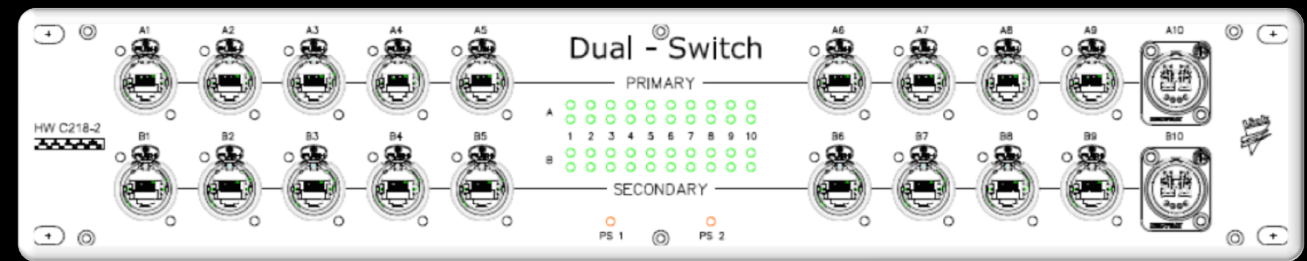

DGLink Gigabit Switches

HW N210

HW C10

HW C220

HW C218-2

Features & Performance Specifications

Features	HW C08-2	HW C10	HW C10N05		HW C218-2 Prim/Sec	HW C220 Prim/Sec	HW N210 Prim/Sec
			Primary	Secondary			
RJ45 ports (10/100/1000 Mbps)	8	10	10	5	9+9	10+10	5+5
SFP ports	2				1+1		
Connectors	EtherCon, OpticalCon	EtherCon	EtherCon		EtherCon, OpticalCon	EtherCon	EtherCon
Power supply	Dual 110 -240 Vdc	Dual 110 -240 Vdc	Dual 110 -240 Vdc	Dual 110 -240 Vdc	Dual 110 -240 Vdc	Dual 110 -240 Vdc	Dual 110 -240 Vdc
Switch redundancy	Virtual	Virtual	Full		Full	Full	Full
Spanning Tree	Yes	Yes	Yes				
IGMP	1, 2, and 3 snooping	1, 2, and 3 snooping	1, 2, and 3 snooping	1, 2, and 3 snooping	1, 2, and 3 snooping	1, 2, and 3 snooping	1, 2, and 3 snooping
QoS	4 Hardware queues	4 Hardware queues	4 Hardware queues	4 Hardware queues	4 Hardware queues	4 Hardware queues	4 Hardware queues
Vlan	Yes	Yes	Yes	Yes	Yes	Yes	Yes
Layer 3	Yes	Yes	Yes	Yes	Yes	Yes	Yes
ACL Filter	Yes	Yes	Yes	Yes	Yes	Yes	Yes
Ipv6	Yes	Yes	Yes	Yes	Yes	Yes	Yes
Port mirroring	Yes	Yes	Yes	Yes	Yes	Yes	Yes
Bandwidth management	Yes	Yes	Yes	Yes	Yes	Yes	Yes
Storm control	Yes	Yes	Yes	Yes	Yes	Yes	Yes
SNMP	Yes	Yes	Yes	Yes	Yes	Yes	Yes
Jumbo frames	10 KB	10 KB	10 KB	9 KB	10 KB	10 KB	9 KB
MAC table	up to 8000	up to 8000	up to 8000	up to 4000	up to 8000	up to 8000	up to 4000
Bonjour protocol	Yes	Yes	Yes		Yes	Yes	
LEDs	Activity / Speed (1Gpbs)	Activity / Speed (1Gpbs)	Activity / Speed (1Gpbs)	Activity / Speed (1Gpbs)	Activity / Speed (1Gpbs)	Activity / Speed (1Gpbs)	Activity / Speed (1Gpbs)
Flash memory	16MB	4MB	4MB	1.2MB	4MB	4MB	1.2MB
CPU memory	128MB	128MB	128MB	NA	128MB	128MB	NA