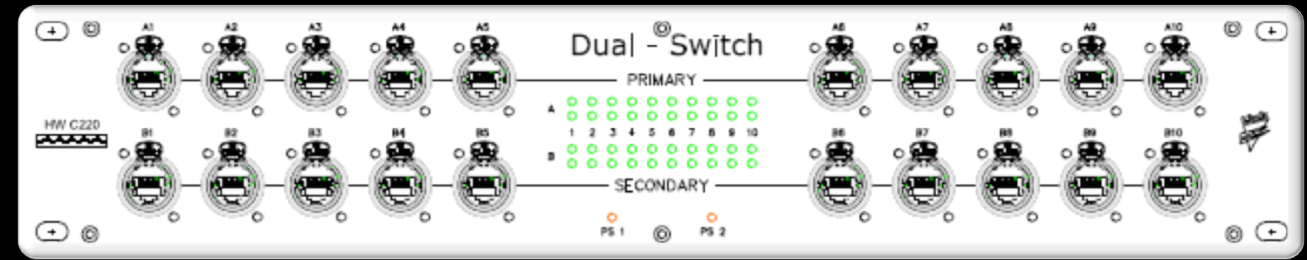

DGLink Gigabit Switches

HW N210

HW C10

HW C220

HW C218-2

Features & Performance Specifications

Features	HW C08-2	HW C10	HW C10N05		HW C218-2 Prim/Sec	HW C220 Prim/Sec	HW N210 Prim/Sec
			Primary	Secondary			
RJ45 ports (10/100/1000 Mbps)	8	10	10	5	9+9	10+10	5+5
SFP ports	2				1+1		
Connectors	EtherCon, OpticalCon	EtherCon	EtherCon		EtherCon, OpticalCon	EtherCon	EtherCon
Power supply	Dual 110 -240 Vdc	Dual 110 -240 Vdc	Dual 110 -240 Vdc	Dual 110 -240 Vdc	Dual 110 -240 Vdc	Dual 110 -240 Vdc	Dual 110 -240 Vdc
Switch redundancy	Virtual	Virtual	Full		Full	Full	Full
Spanning Tree	Yes	Yes	Yes				
IGMP	1, 2, and 3 snooping	1, 2, and 3 snooping	1, 2, and 3 snooping	1, 2, and 3 snooping	1, 2, and 3 snooping	1, 2, and 3 snooping	1, 2, and 3 snooping
QoS	4 Hardware queues	4 Hardware queues	4 Hardware queues	4 Hardware queues	4 Hardware queues	4 Hardware queues	4 Hardware queues
Vlan	Yes	Yes	Yes	Yes	Yes	Yes	Yes
Layer 3	Yes	Yes	Yes	Yes	Yes	Yes	Yes
ACL Filter	Yes	Yes	Yes	Yes	Yes	Yes	Yes
Ipv6	Yes	Yes	Yes	Yes	Yes	Yes	Yes
Port mirroring	Yes	Yes	Yes	Yes	Yes	Yes	Yes
Bandwidth management	Yes	Yes	Yes	Yes	Yes	Yes	Yes
Storm control	Yes	Yes	Yes	Yes	Yes	Yes	Yes
SNMP	Yes	Yes	Yes	Yes	Yes	Yes	Yes
Jumbo frames	10 KB	10 KB	10 KB	9 KB	10 KB	10 KB	9 KB
MAC table	up to 8000	up to 8000	up to 8000	up to 4000	up to 8000	up to 8000	up to 4000
Bonjour protocol	Yes	Yes	Yes		Yes	Yes	
LEDs	Activity / Speed (1Gpbs)	Activity / Speed (1Gpbs)	Activity / Speed (1Gpbs)	Activity / Speed (1Gpbs)	Activity / Speed (1Gpbs)	Activity / Speed (1Gpbs)	Activity / Speed (1Gpbs)
Flash memory	16MB	4MB	4MB	1.2MB	4MB	4MB	1.2MB
CPU memory	128MB	128MB	128MB	NA	128MB	128MB	NA