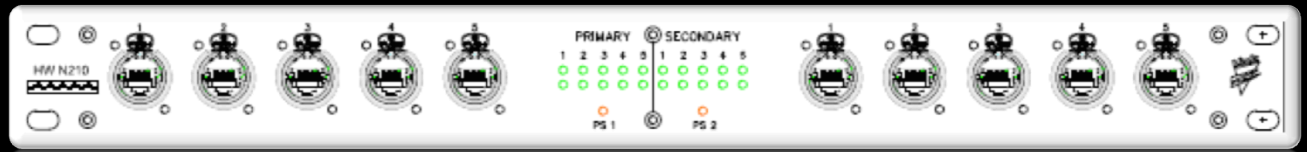

DGLink Gigabit Switches

HW N210

HW C10

HW C220

HW C218-2

Features & Performance Specifications

Features	HW C08-2	HW C10	HW C10N05		HW C218-2 Prim/Sec	HW C220 Prim/Sec	HW N210 Prim/Sec
			Primary	Secondary			
RJ45 ports (10/100/1000 Mbps)	8	10	10	5	9+9	10+10	5+5
SFP ports	2				1+1		
Connectors	EtherCon, OpticalCon	EtherCon	EtherCon		EtherCon, OpticalCon	EtherCon	EtherCon
Power supply	Dual 110 -240 Vdc	Dual 110 -240 Vdc	Dual 110 -240 Vdc	Dual 110 -240 Vdc	Dual 110 -240 Vdc	Dual 110 -240 Vdc	Dual 110 -240 Vdc
Switch redundancy	Virtual	Virtual	Full		Full	Full	Full
Spanning Tree	Yes	Yes	Yes				
IGMP	1, 2, and 3 snooping	1, 2, and 3 snooping	1, 2, and 3 snooping	1, 2, and 3 snooping	1, 2, and 3 snooping	1, 2, and 3 snooping	1, 2, and 3 snooping
QoS	4 Hardware queues	4 Hardware queues	4 Hardware queues	4 Hardware queues	4 Hardware queues	4 Hardware queues	4 Hardware queues
Vlan	Yes	Yes	Yes	Yes	Yes	Yes	Yes
Layer 3	Yes	Yes	Yes	Yes	Yes	Yes	Yes
ACL Filter	Yes	Yes	Yes	Yes	Yes	Yes	Yes
Ipv6	Yes	Yes	Yes	Yes	Yes	Yes	Yes
Port mirroring	Yes	Yes	Yes	Yes	Yes	Yes	Yes
Bandwidth management	Yes	Yes	Yes	Yes	Yes	Yes	Yes
Storm control	Yes	Yes	Yes	Yes	Yes	Yes	Yes
SNMP	Yes	Yes	Yes	Yes	Yes	Yes	Yes
Jumbo frames	10 KB	10 KB	10 KB	9 KB	10 KB	10 KB	9 KB
MAC table	up to 8000	up to 8000	up to 8000	up to 4000	up to 8000	up to 8000	up to 4000
Bonjour protocol	Yes	Yes	Yes		Yes	Yes	
LEDs	Activity / Speed (1Gpbs)	Activity / Speed (1Gpbs)	Activity / Speed (1Gpbs)	Activity / Speed (1Gpbs)	Activity / Speed (1Gpbs)	Activity / Speed (1Gpbs)	Activity / Speed (1Gpbs)
Flash memory	16MB	4MB	4MB	1.2MB	4MB	4MB	1.2MB
CPU memory	128MB	128MB	128MB	NA	128MB	128MB	NA