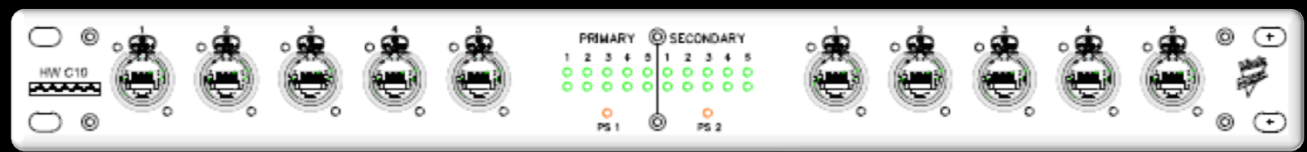

DGLink Gigabit Switches

HW N210

HW C10

HW C220

HW C218-2

Features & Performance Specifications

Features	HW C08-2	HW C10	HW C10N05		HW C218-2 Prim/Sec	HW C220 Prim/Sec	HW N210 Prim/Sec
			Primary	Secondary			
RJ45 ports (10/100/1000 Mbps)	8	10	10	5	9+9	10+10	5+5
SFP ports	2				1+1		
Connectors	EtherCon, OpticalCon	EtherCon	EtherCon		EtherCon, OpticalCon	EtherCon	EtherCon
Power supply	Dual 110 -240 Vdc	Dual 110 -240 Vdc	Dual 110 -240 Vdc	Dual 110 -240 Vdc	Dual 110 -240 Vdc	Dual 110 -240 Vdc	Dual 110 -240 Vdc
Switch redundancy	Virtual	Virtual	Full		Full	Full	Full
Spanning Tree	Yes	Yes	Yes				
IGMP	1, 2, and 3 snooping	1, 2, and 3 snooping	1, 2, and 3 snooping	1, 2, and 3 snooping	1, 2, and 3 snooping	1, 2, and 3 snooping	1, 2, and 3 snooping
QoS	4 Hardware queues	4 Hardware queues	4 Hardware queues	4 Hardware queues	4 Hardware queues	4 Hardware queues	4 Hardware queues
Vlan	Yes	Yes	Yes	Yes	Yes	Yes	Yes
Layer 3	Yes	Yes	Yes	Yes	Yes	Yes	Yes
ACL Filter	Yes	Yes	Yes	Yes	Yes	Yes	Yes
Ipv6	Yes	Yes	Yes	Yes	Yes	Yes	Yes
Port mirroring	Yes	Yes	Yes	Yes	Yes	Yes	Yes
Bandwidth management	Yes	Yes	Yes	Yes	Yes	Yes	Yes
Storm control	Yes	Yes	Yes	Yes	Yes	Yes	Yes
SNMP	Yes	Yes	Yes	Yes	Yes	Yes	Yes
Jumbo frames	10 KB	10 KB	10 KB	9 KB	10 KB	10 KB	9 KB
MAC table	up to 8000	up to 8000	up to 8000	up to 4000	up to 8000	up to 8000	up to 4000
Bonjour protocol	Yes	Yes	Yes		Yes	Yes	
LEDs	Activity / Speed (1Gpbs)	Activity / Speed (1Gpbs)	Activity / Speed (1Gpbs)	Activity / Speed (1Gpbs)	Activity / Speed (1Gpbs)	Activity / Speed (1Gpbs)	Activity / Speed (1Gpbs)
Flash memory	16MB	4MB	4MB	1.2MB	4MB	4MB	1.2MB
CPU memory	128MB	128MB	128MB	NA	128MB	128MB	NA